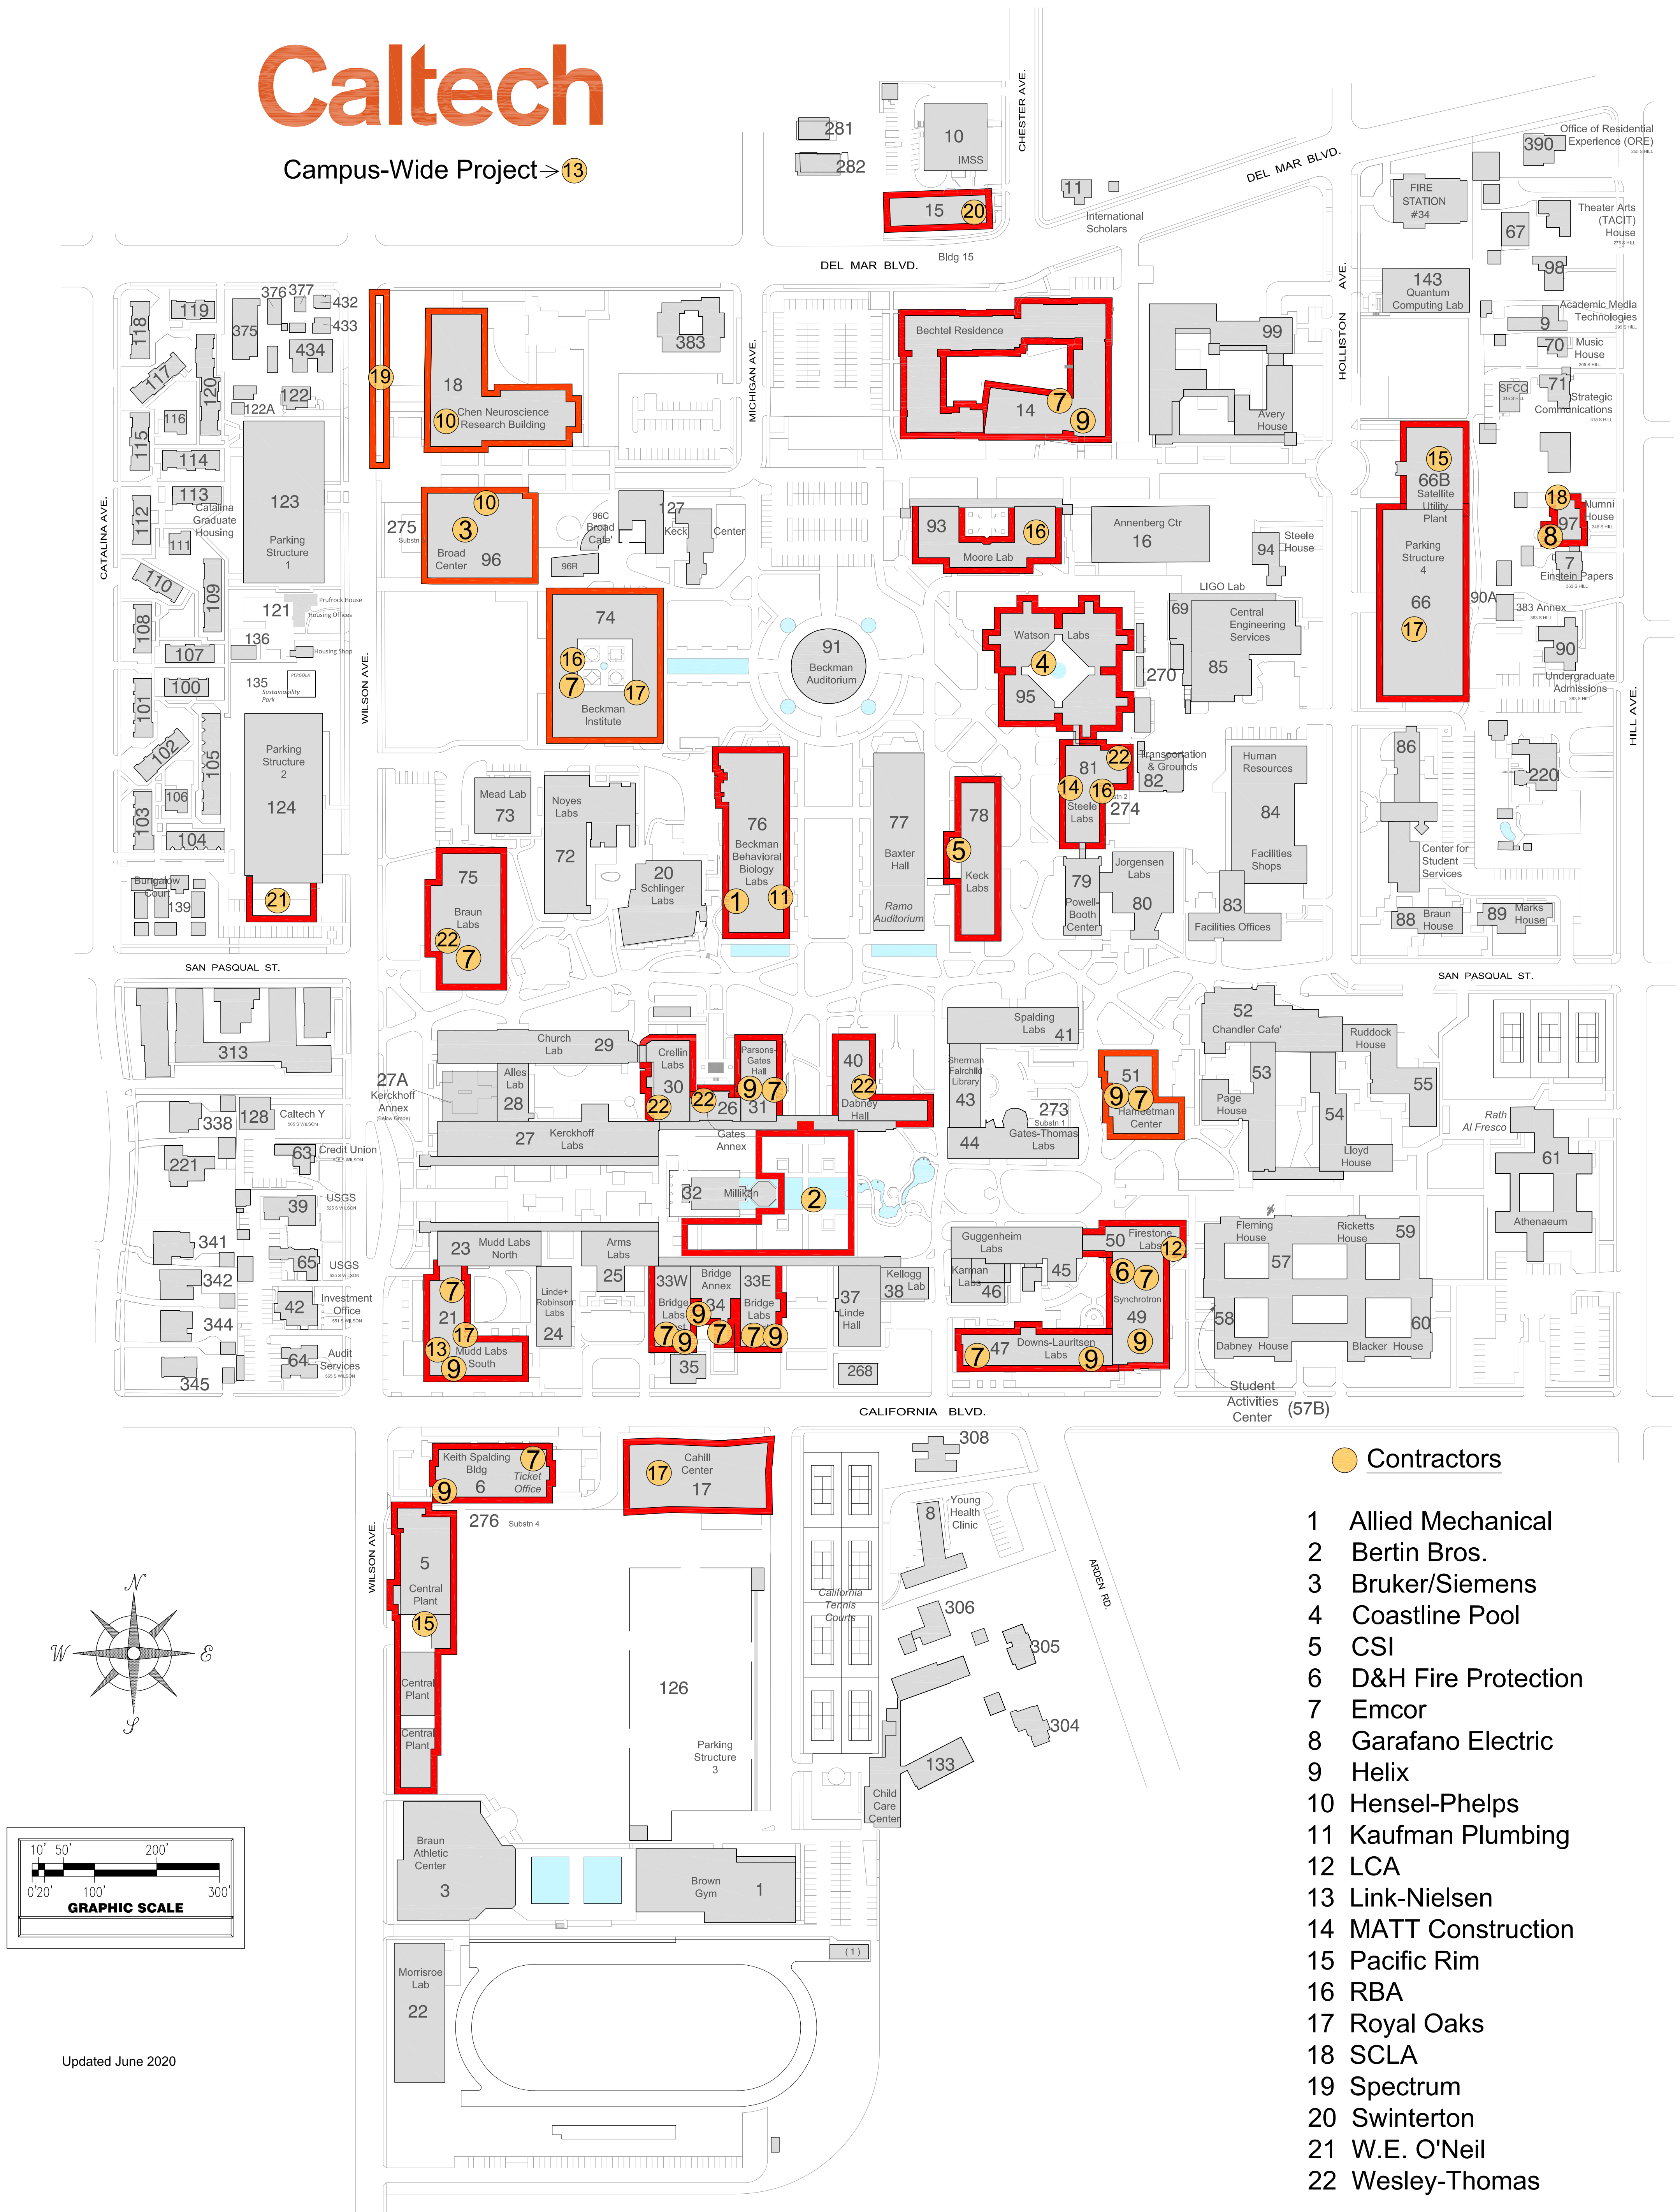

Caltech

Campus-Wide Project → 13

● **Contractors**

- 1 Allied Mechanical
- 2 Bertin Bros.
- 3 Bruker/Siemens
- 4 Coastline Pool
- 5 CSI
- 6 D&H Fire Protection
- 7 Emcor
- 8 Garafano Electric
- 9 Helix
- 10 Hensel-Phelps
- 11 Kaufman Plumbing
- 12 LCA
- 13 Link-Nielsen
- 14 MATT Construction
- 15 Pacific Rim
- 16 RBA
- 17 Royal Oaks
- 18 SCLA
- 19 Spectrum
- 20 Swinterton
- 21 W.E. O'Neil
- 22 Wesley-Thomas